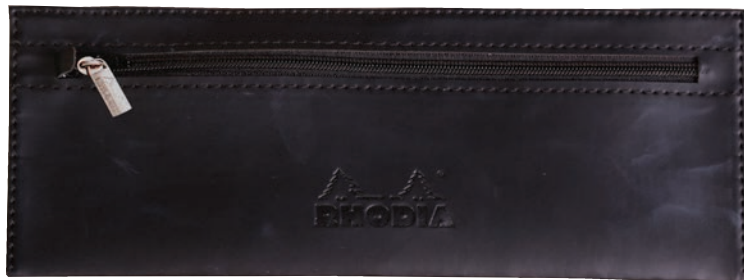

Mechanical Pencil and Rollerball Pen

Simple and refined writing instruments inspired by the distinctive look of the iconic Rhodia notepad.

- Brushed aluminium body
- Retractable rollerball pen and mechanical pencil
- Mechanical pencil uses 0.5 mm lead (refills not included)

Description	Size	Reference	Min. Order	List ea.
Gold Pen	5"	9360C	1	\$ 45.00
Sage Pen		9387C	1	\$ 45.00
Orange Pen		9388C	1	\$ 45.00
Black Pen		9389C	1	\$ 45.00
Gold Pencil		9370C	1	\$ 45.00
Sage Pencil		9397C	1	\$ 45.00
Orange Pencil		9398C	1	\$ 45.00
Black Pencil		9399C	1	\$ 45.00
Black Ink Refill		9280C	5	\$ 4.00
Blue Ink Refill		9282C	5	\$ 4.00

Rhodia Leather Pencil Case

Smooth leather pencil case with metallic zipper and embossed Rhodia logo.

- Genuine leather pencil case
- Pencils not included
- Fits eight to ten pencils

8 1/8 x 3 3/8	118449C	4	\$ 26.00
---------------	---------	---	----------

118449C

Rhodiarama Pencil Box

Zippered hard case pencil box in six beautiful colors!

- Stylish pencil box opens flat
- Zipper serves as a handle when closed
- Italian faux leather soft cover with embossed Rhodia logo
- Orange inner lining
- Individually shrink-wrapped
- Size: 9 x 2 x 2"